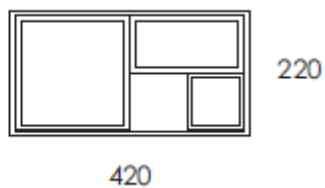

gal design

DL1 PROJECT_ design David Dolcini

CODICE code	DESCRIZIONE description
-----------------------	-----------------------------------

DL1 1019

SET VASSOI 4 PEZZI IN CORIAN® - fondo in teak o corian
SET OF TRAYS (4 PCS) IN CORIAN®- back in corian or teak